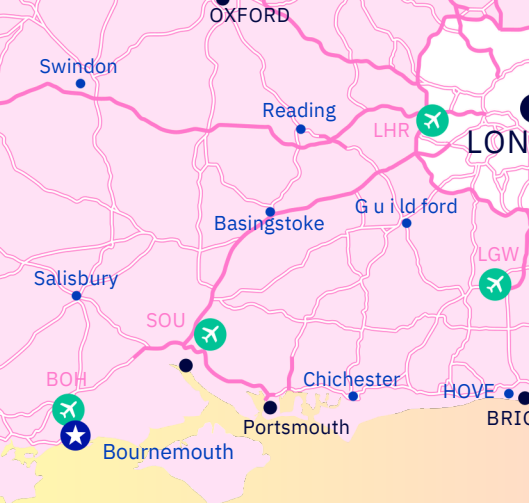

Activities

Included in the course

A full schedule of morning and evening activities is provided, as well as a full day trip per weekend. All activities are supervised and led by enthusiastic and friendly Bayswater staff and are designed to be an extension of the language learning in class.

Airports

Bournemouth:	10 km
Southampton:	53 km
Bristol:	121 km
Heathrow:	144 km
Gatwick:	185 km
Luton:	209 km
Stansted:	244 km

★ Campus ✈ Airports

Student welfare

Student safety and welfare is our top priority. Our team is there to ensure that we provide

a safe, fun environment for students to thrive. We have live in staff at our residence for additional supervision.

Office address: St Peter's Quarter, St Peter's Rd, Bournemouth BH1 2AD

Local walk-in centre: 12-14 Walpole Road Boscombe Bournemouth Dorset BH1 4HA

Local hospital: Royal Bournemouth Hospital, Castle Lane E, Bournemouth, BH7 7DW

Insurance: Students need medical insurance for the entire duration of their stay. You can purchase insurance through Bayswater with Endsleigh. Contact us for more details

In case of emergency: A 24-hour emergency telephone number is available all summer

Classic programme for 1week/2weeks groups

Week 1	Sunday	Monday	Tuesday	Wednesday	Thursday	Friday	Saturday
AM		Orientation	Movie Making	Half Day by Coach to Salisbury	Beach Games	Visit Christchurch	Full day trip to London. Westminster Walking Tour, Leicester Square, Piccadilly & Covent Garden
PM	Arrival	Lessons					
Evening		Welcome with Host Family/ residence activity	Welcome Party	British Culture Evening	Karaoke	International Disco	Team Games
Week 1	Sunday	Monday	Tuesday	Wednesday	Thursday	Friday	Saturday
AM	Beach Olympics / Optional Excursion	Drawing in the gardens	Volleyball at the beach	HD Coach - Winchester	Sports	Hengistbury Head cliff walk	Full day trip to Bath by coach
PM		Lessons					
Evening	Quiz/ Evening with host family	Team Games/ Evening with host family	Movie Night	Escape Room	International Disco	Talent Show/ Evening with host family	Farewell Party

● Local activity ● Excursion by private coach ● Excursion by public transport

ASIA EUROPE VIETNAM CO. LTD

E-mail us

mauro@eduabroad.net

Call us +(84) 09 64 65 21 65

Visit us us. EduAbroad.net